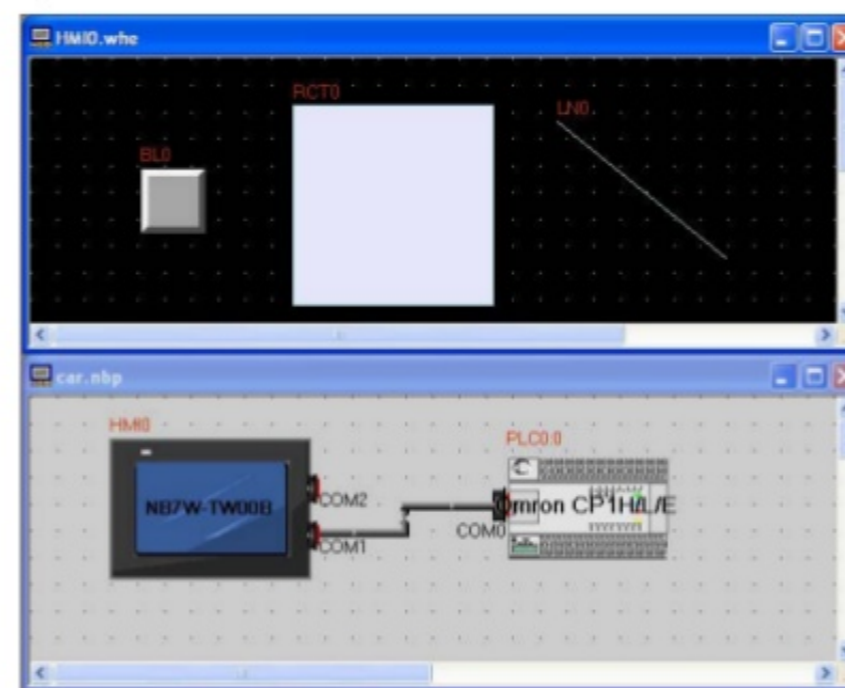

Download from
Dreamstime.com

This watermarked comp image is for previewing purposes only.

ID 2468711

© Milan Surkala | Dreamstime.com

[Mitsubishi Plc Password Cracker](#)

<http://unlockplc.com>

PLC,HMI,Scada System and more...

3-2-9 Window Menu

The corresponding contents in the [Window] menu are shown as below.

The horizontally-tilde window is shown as below.

62

Unlock Crack password HMI PLC Siemens Omron Mitsubishi LS Fatek Hitech Fuji Hako...